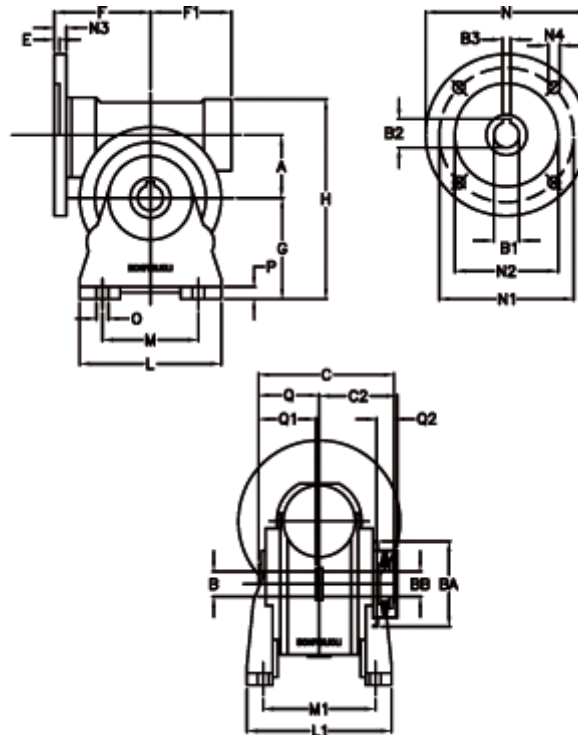

Article number: 390204907022336

Description: Worm Gear with Torque Limiter
VF 49-L2-A-70 P63B14

Measures

a = 49.50	C2 = 63,5	L1 = 124.0	O = 8.5
B = 25	Description = VF 49A-xx-63B14	m = 63	P = 12
B1 E7 = 11	E = 3.0	M1 = 98.5	Q = 51.0
B2 = 12.8	F = 70	N = 90	Q1 = 41
B3 H9 = 4	F1 = 63	N1 = 75	Q2 = 15
BA = 63	g = 82	N2 = 60	
BB H7 = 14	H = 162	N3 = 7.0	
C = 105	L = 110	N4 = 6	